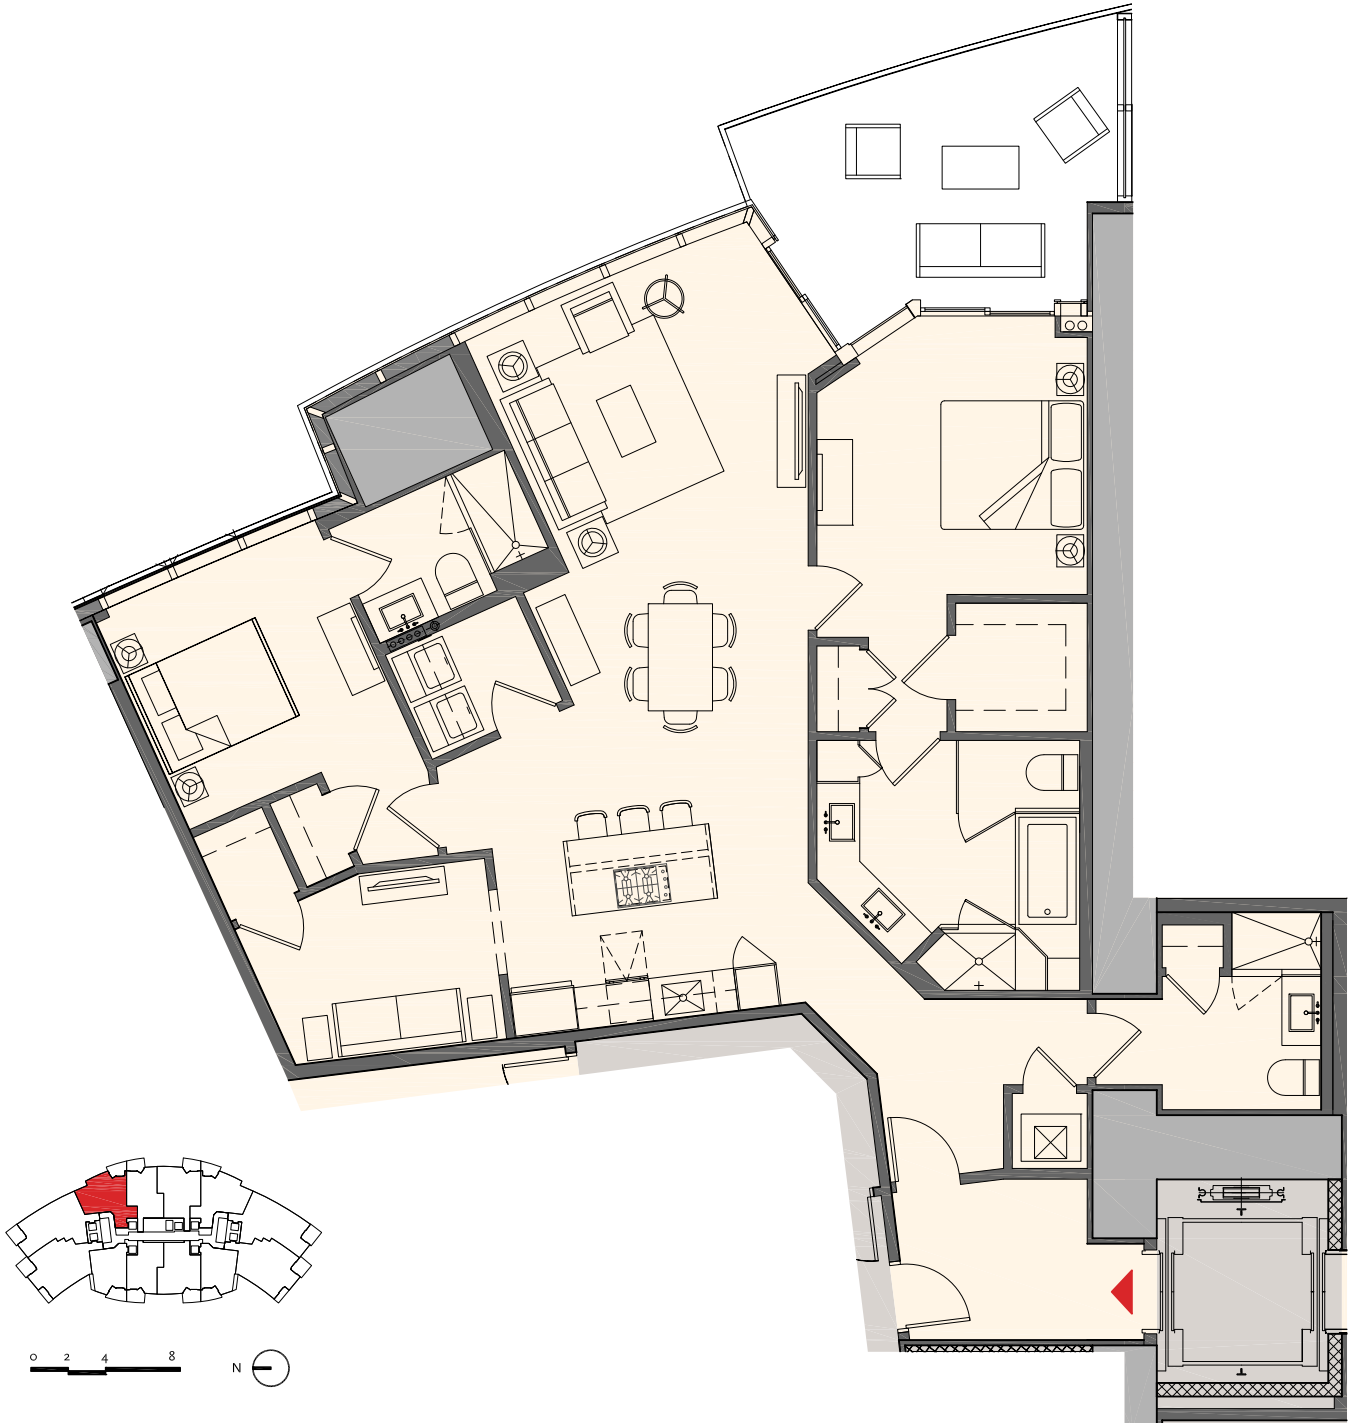

Residence D1

2 Bedroom + Den | 3 Bath

Interior:	1,753 sq. ft.	163 m <sup>2</sup>
Outdoor:	199 sq. ft.	18 m <sup>2</sup>
Total:	1,952 sq. ft.	181 m <sup>2</sup>

These drawings are conceptual only and are for the convenience of reference. They should not be relied upon as representations, express or implied, of the final detail of the residences. Units shown are examples of unit types and may not depict actual units. Stated square footages are ranges for a particular unit type and are measured to the exterior boundaries of the exterior walls and the centerline of interior demising walls and in fact vary from the area that would be determined by using the description and definition of the "Unit" set forth in the Declaration (which generally only includes the interior airspace between the perimeter walls and excludes interior structural components).