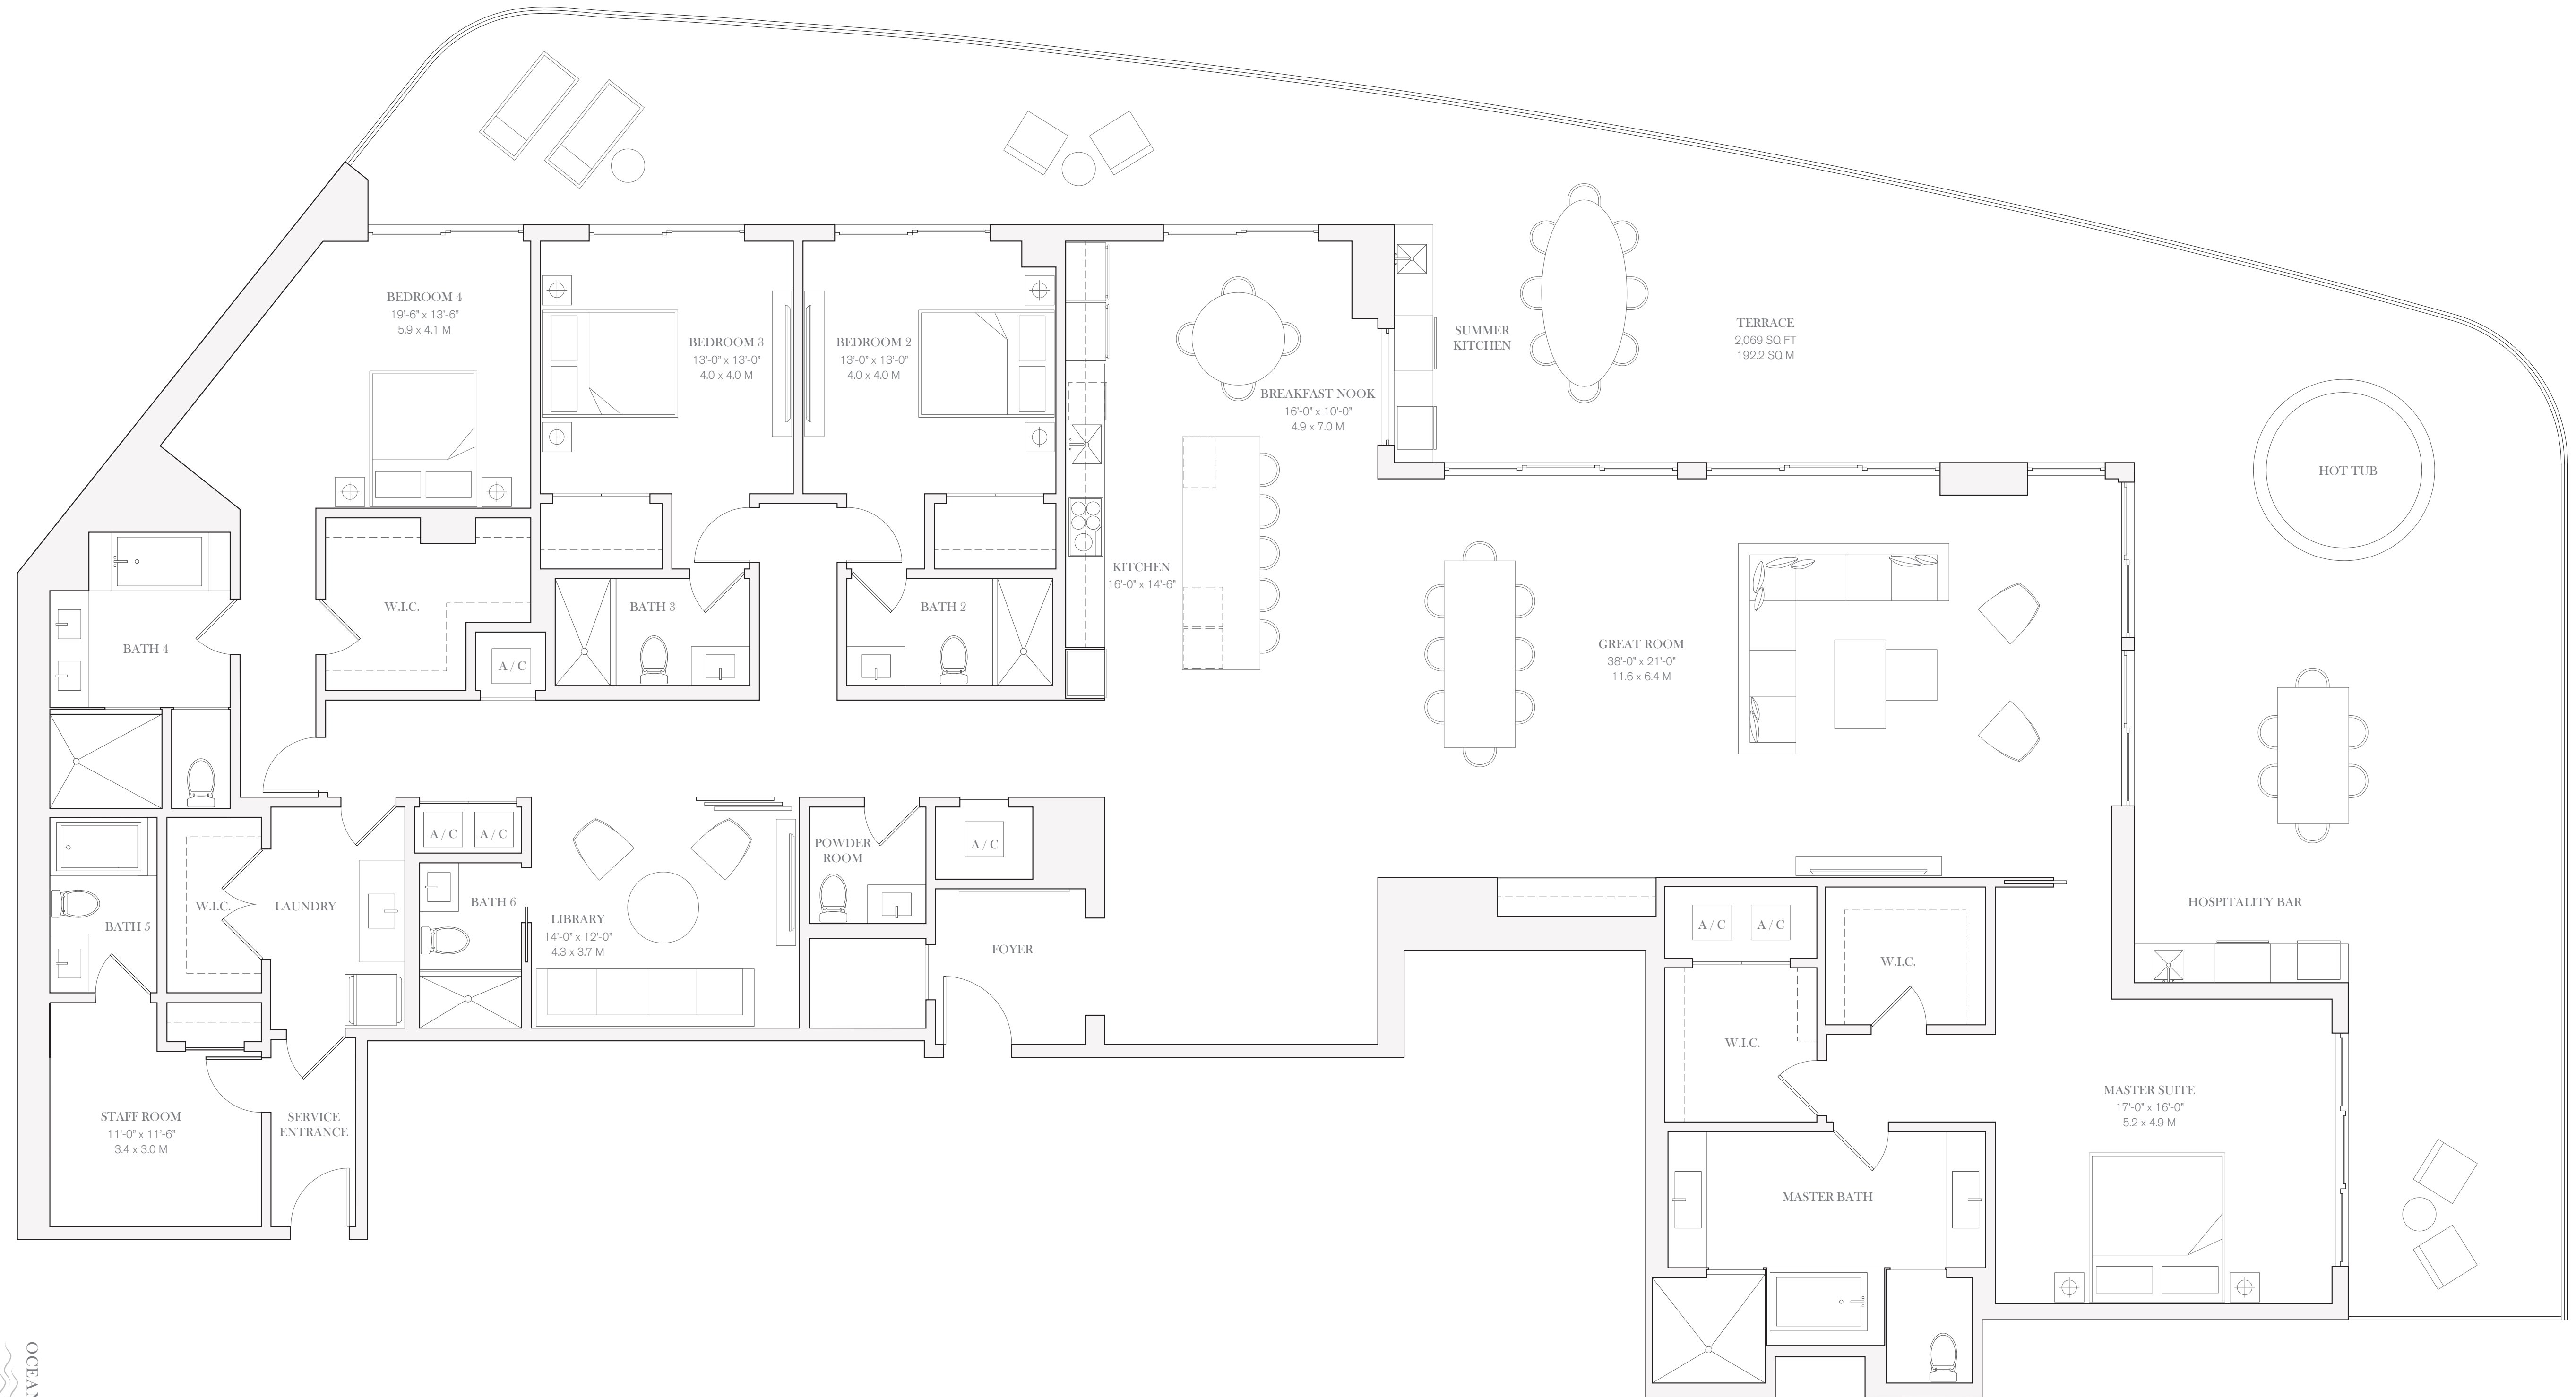

PRIVATE RESIDENCE

1902

FOUR BEDROOMS
 LIBRARY + STAFF ROOM
 SIX BATHROOMS
 POWDER ROOM

INTERIOR
 4,516 SQ FT / 419.6 SQ M
 EXTERIOR
 2,069 SQ FT / 192.2 SQ M

OCEAN VIEW

0 1 2 4 8