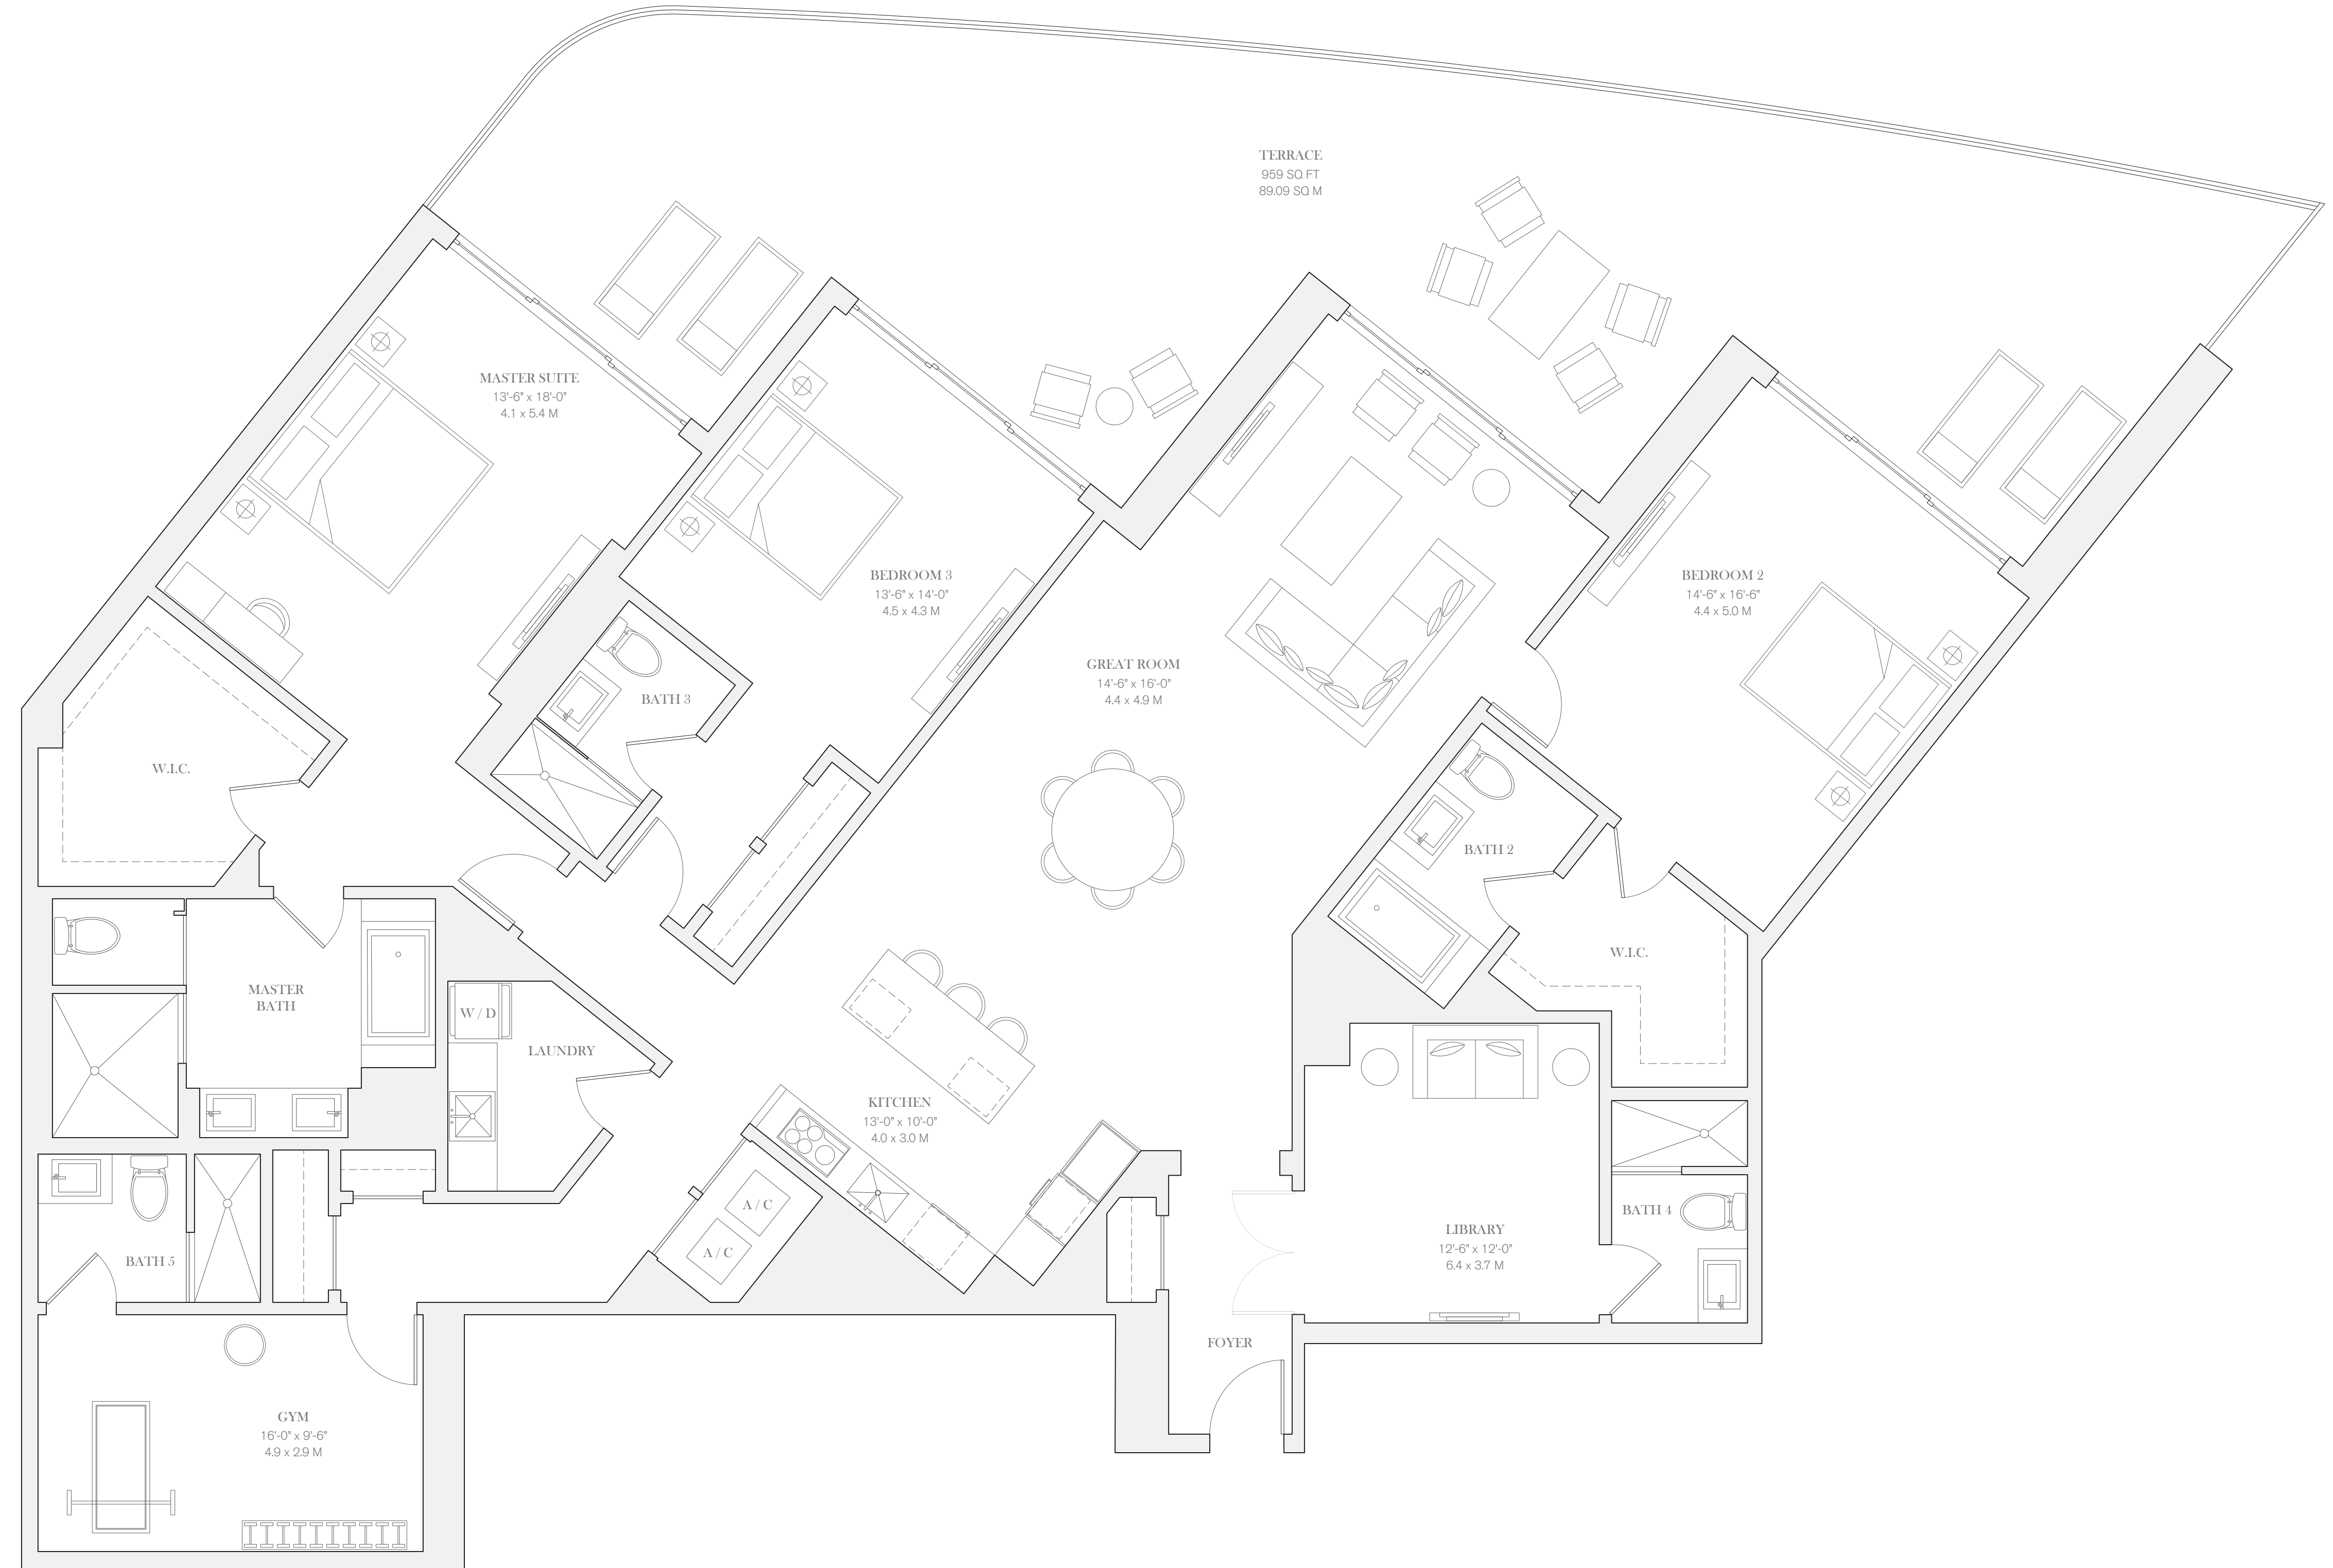

PRIVATE RESIDENCE

1802

THREE BEDROOMS
 LIBRARY
 GYM
 FIVE BATHROOMS

INTERIOR
 2,878 SQ FT / 267.37 SQ M
 EXTERIOR
 959 SQ FT / 89.09 SQ M

OCEAN VIEW

0 1 2 4 8